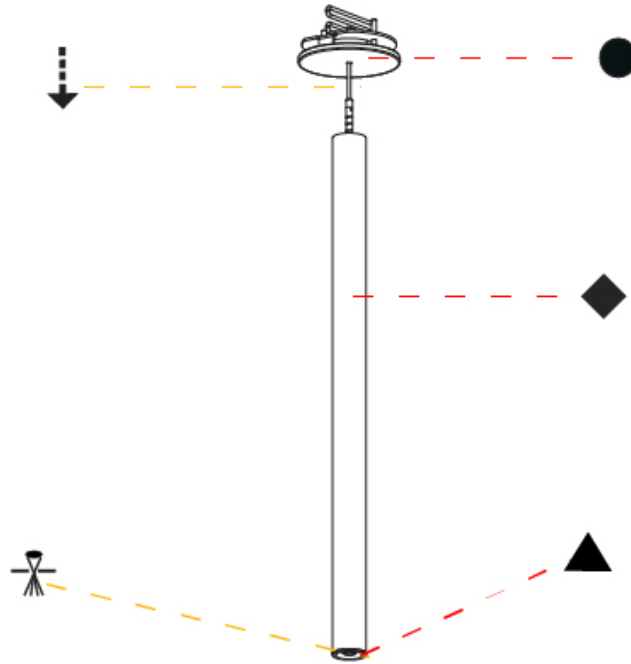

HANGOVER PLUG MONOPOINT RECESSED CANOPY SUSPENSION

A30841-

PROJECT

TYPE

SPECIFIER

QUANTITY

DATE

A