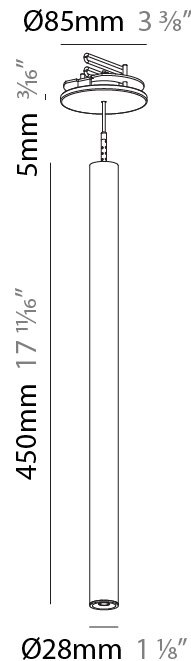

ELECTRICAL

Lamp Type: LED (Zhaga Standard)
Input Wattage (W): 6.4
Total Output Wattage (W): 6
Dimming: Tri-Mode (Non-Dimming and Phase Dimming (120Vac only) and 0-10V Dimming)
Driver Included: Yes
Driver Location: External
Driver Type: Constant Current - Universal
Driver Class: Class 2
Housing: ENCP3 w/Quick Connect
Input Voltage (V): 120 - 277
Constant Current (MA): 500

LED

Number of LEDs: 1
Color Temperature (°K): 2700 / 3000 / 3500 / 4000
Max. Delivered Lumen (lm): Max 381 / 404 / 426 / 438
Nominal Lumen (lm): 460 / 487 / 514 / 528
CRI: >90 CRI
Lamp Life (hrs): 50000

OPTICAL

Reflector°: 20 / 26 / 56

RATINGS AND CERTIFICATIONS

Certified By: CSA Certified to UL and CSA Standards

IP Rating: IP20 © 2024, T 1800-388-3382, F 416-247-9319, www.zaneen.com

Available for International specifications by adding 'INT' at the end of the existing Model #. For assistance on 'custom' specifications, contact zteam@zaneen.com. In a constant effort to supply the best product, we reserve the right to change specifications or materials without notice. The most recent specification sheets are found at zaneen.com